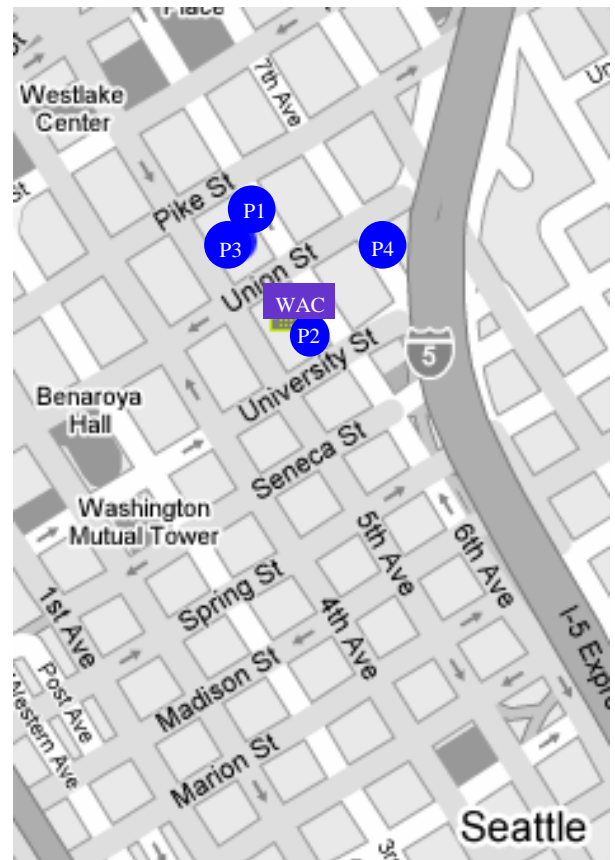

Southbound Aurora (Highway 99)

Take the Denny Street exit.
Keeping to the right, cross Denny.
Turn left on 5th Avenue.
Turn left on University Street.
Turn left on 6th Avenue.

Westbound I-90 (Highway 99)

Merge onto I-5 North.
Take the Madison Street exit.
Turn left on Madison.
Turn right on 6th Avenue.

Southbound I-5 (from Everett/520)

Take the Union Street exit.
From Union, turn left on 5th Avenue.
Turn left on University Street.
Turn left on 6th.

Northbound Aurora (Highway 99)

Take the Seneca Street exit.
Turn left on 1st Avenue.
Turn right on University Street.
Turn left on 6th Avenue.

Parking

P1 - WAC Parking

WAC parking is one block north of the Clubhouse on 6th Ave. between Union St. and Pike St. on the left.

P2 - Hilton Parking

Parking is available at the Hilton Hotel right next to the WAC on 6th Ave. between University St. and Union St. The parking garage entrance is right before the WAC building entrance.

P3 - City Center

The City Center parking garage is around the corner from the WAC on Union St. between 6th Ave. and 5th Ave. As you head west on Union St., the garage entrance is on the right after the Starbucks.

P4 - Union Square

The Union Square parking garage is a couple of blocks from the WAC. If you are going south on 7th Ave, the entrance is on the right after you cross Union St.

If you are coming from I-5 South, take a left at the first light coming off the exit ramp (7th Ave) and the garage entrance will be on your right.

**Washington Athletic Club
Crystal Ballroom
1325 Sixth Avenue
Seattle, WA 98101**